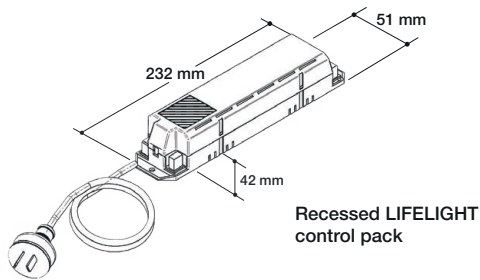

Powerful Emergency Lighting

Now
With Improved
D32 Light
Output

- 3W LED delivering superior light output
- Tamper resistant and no dome required
- 2.5W Ultra-low energy consumption
- 60% smaller battery size to conventional quartz halogen fitting
- Lifetime lamp warranty
- Available as Premium, Clever-test and Zoneworks

Lifelight Emergency

Specifications

DIMENSIONS

Recessed LIFELIGHT control pack

Minimum Ceiling capacity height:
Small lamphead 180mm
Large lamphead 80mm

BATTERY PACK

STANDARD LAMP HEAD
95mm DIAMETER
85mm CUT OUT

LIFELIGHT WITH ADAPTER PLATE.
140mm DIAMETER

OPTIONAL BLACK LAMP HEAD.

ORDERING INFORMATION

Detailed specification details available for download from Clevertronics website

LIFELIGHT RANGE	TESTING OPTIONS			PHOTOMETRICS	
Description	Standard	Clever-test [®]	Zoneworks [®]	C0	C90
PREMIUM RANGE, all come with high temperature Nickel Cadmium batteries as standard					
Recessed	PLIFE	DLIFE	ZLIFE	D32	D32
Surface mount, square	PLIFE-SMS	DLIFE-SMS	ZLIFE-SMS	D32	D32
Recessed, black	PLIFE-BLK	DLIFE-BLK	ZLIFE-BLK	D32	D32