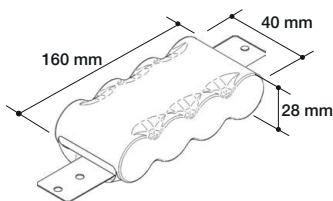

Lifelight Emergency

Specifications

DIMENSIONS

Recessed LIFELIGHT control pack

Minimum Ceiling capacity height:
Small lamphead 180mm
Large lamphead 80mm

BATTERY PACK

STANDARD LAMP HEAD
95mm DIAMETER
85mm CUT OUT

LIFELIGHT WITH ADAPTER PLATE.
140mm DIAMETER

OPTIONAL BLACK LAMP HEAD.

ORDERING INFORMATION

Detailed specification details available for download from Clevertronics website

LIFELIGHT RANGE	TESTING OPTIONS			PHOTOMETRICS	
Description	Standard	Clever-test [®]	Zoneworks [®]	C0	C90
PREMIUM RANGE, all come with high temperature Nickel Cadmium batteries as standard					
Recessed	PLIFE	DLIFE	ZLIFE	D32	D32
Surface mount, square	PLIFE-SMS	DLIFE-SMS	ZLIFE-SMS	D32	D32
Recessed, black	PLIFE-BLK	DLIFE-BLK	ZLIFE-BLK	D32	D32

SPACING TABLE

Detailed specification details available for download from Clevertronics website

MOUNTING HEIGHTS									
Classification	2.1m	2.4m	2.7m	3.0m	3.3m	3.6m	4.0m	6.0m	8.0m
D32	15.4	16.1	16.7	17.2	17.6	18.0	18.5	20.2	20.7