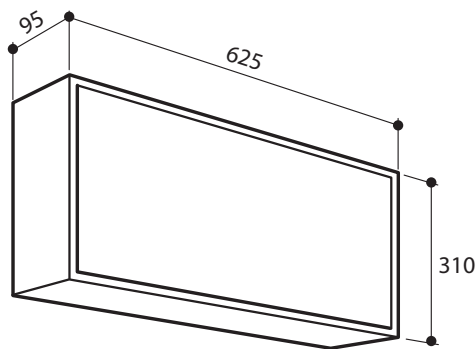

Large Commercial and Industrial

40m viewing distance large format exits

DIMENSIONS (mm)

- Jumbo exit for up to 40m viewing distances.
- High integrity 70°C Nickel Cadmium Dual-rate Charge battery pack.
- Large terminal block and cable entry hole minimise installation fuss.
- White powdercoated steel body.
- 18w T8 fluorescent lamp.
- Ultra long life lamp option available on request.
- Electronic ballast options available on request.
- IP rated large format exits also available- please contact Clevertronics for more information.
- Single point, Clever-test® DALI compatible or Zoneworks® computerised testing options available.

When size does matter...

The standard Jumbo exit is suitable for viewing distances up to 40 metres and is available in both wall and ceiling mounting options.

Switchmode electronics and a dual-rate charge, high temperature Nickel Cadmium battery combination ensure maximum reliability. And options are available for further energy and maintenance savings with electronic ballast and ultra long life lamp upgrades.

SPACING TABLE	MOUNTING HEIGHTS			
	Classification	2.1m	2.4m	2.7m
D5	7.8	8	8.1	8.2
A5	4.2	4.4	4.6	4.8

*Maximum allowed mounting height is 2.7m but for exceptions see AS2293.1 2005

DIMENSIONS (mm)

OTHER JUMBO SIZED EXITS: