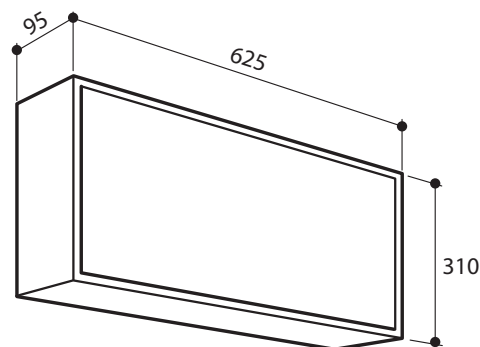

For directional options please add L or R to above code for Left or Right eg: ZJE18M-WM-R-L.

"EXIT" legends to match existing installations are still available- please contact us if required.

Description:

SPACING TABLE	MOUNTING HEIGHTS			
	Classification	2.1m	2.4m	2.7m
D5	7.8	8	8.1	8.2
A5	4.2	4.4	4.6	4.8

*Maximum allowed mounting height is 2.7m but for exceptions see AS2293.1 2005

DIMENSIONS (mm)

OTHER JUMBO SIZED EXITS: